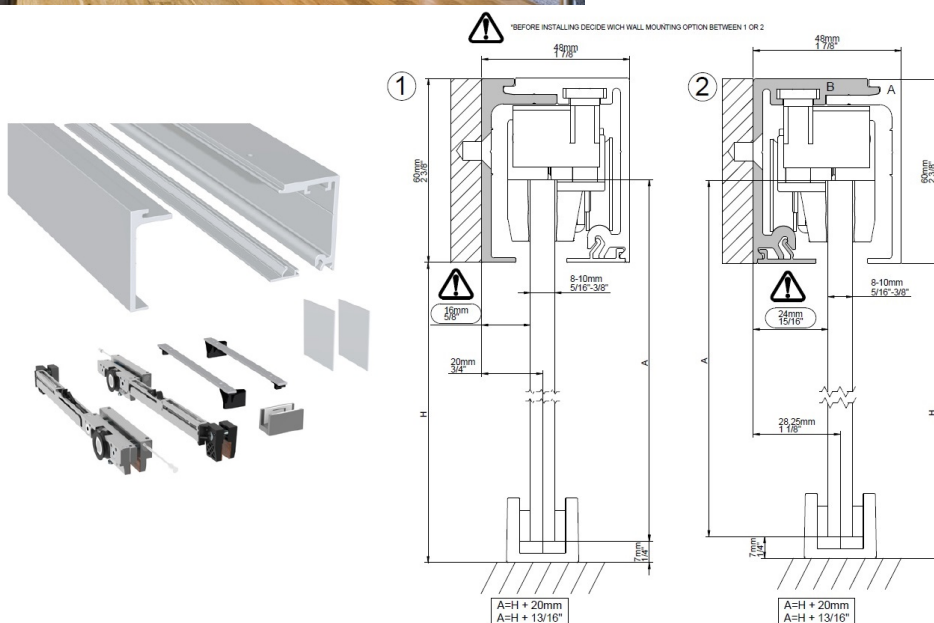

## Description:

Sliding Door SISO-70CW,2000mm,AL,Ceiling/Wall Mount,W/Soft Close, Alu Anodized, 8-10mm Glass Thickness,Max 70KG, Double, Soft Brake

## Item number:

28.29.520-0

Units	Box	Carton	HS Code	Barcode
Set	1	1	8302415000	
				5704866467063